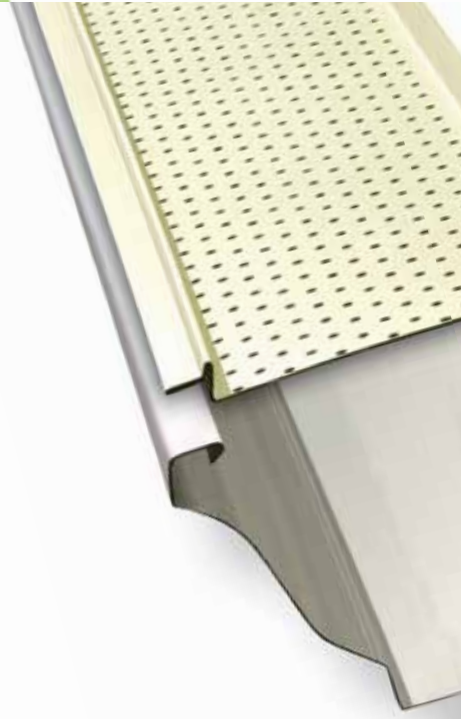

LEAF RELIEF[®]
by PLY GEM

Gutter protection
that really works.[®]

Proven effective year after year.

Homeowners choose Leaf Relief® for one simple reason — it works. (We wouldn't have installed so much of it if it didn't.) In fact, Leaf Relief has protected over 100 million

The patented design keeps debris out of gutters while allowing water to drain freely. All it takes is a normal breeze to lift debris away.*

*Dry leaves require 6 mph winds, wet debris requires 23 mph winds.

LEAF RELIEF[®] by PLY GEM

In addition to leaves and debris, Leaf Relief keeps birds and squirrels out of your gutters. Leaf Relief screws to the front of your gutters and a flexible flap fits securely at the back — without voiding your roof warranty. Sturdy aluminum or copper construction strengthens gutters and helps resist damage from ladders, wind, snow and ice.